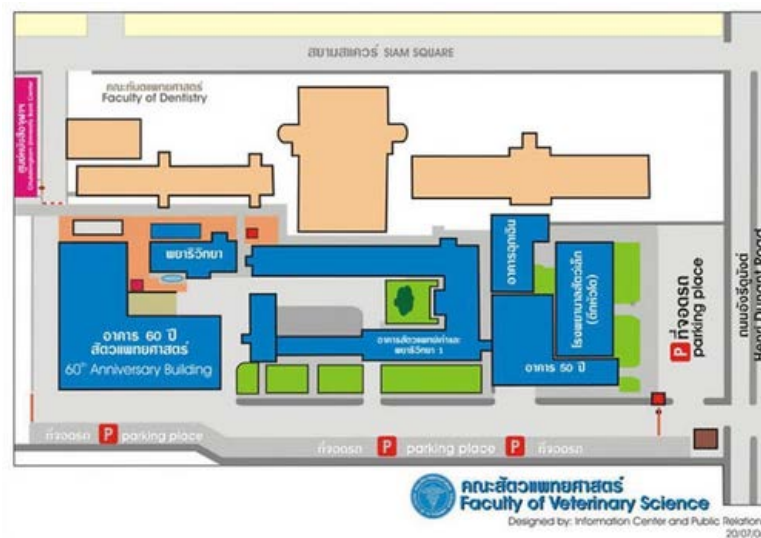

ESAVS

European School for
Advanced Veterinary Studies

Office for Asia

Dentistry 2 - 11-15 July 2022

Bangkok / Thailand

Location and Hotel Information 2022

Course Location

**CU Innovation Center for
Veterinary Clinical Training**

**4th floor, 60th Anniversary Building
Faculty of Veterinary Science
Chulalongkorn University
Bangkok
Thailand**

ESAVS

European School for
Advanced Veterinary Studies

Office for Asia

Dentistry 2 - 11-15 July 2022

Bangkok / Thailand

Location and Hotel Information 2022

Travel / Flight Information

Airport Rail Link (ARL) City Line until Phaya Thai Station. Then take the Skytrain (BTS Sukhumvit Line). Skytrain stop is Siam.

Office for Asia

Dentistry 2 - 11-15 July 2022

Bangkok / Thailand

Location and Hotel Information 2022

List of Recommended Hotels

Evergreen Place Siam by UHG (SHA Plus+)

318 Phayathai Road, Ratchathewi,
Bangkok 10400, Thailand.