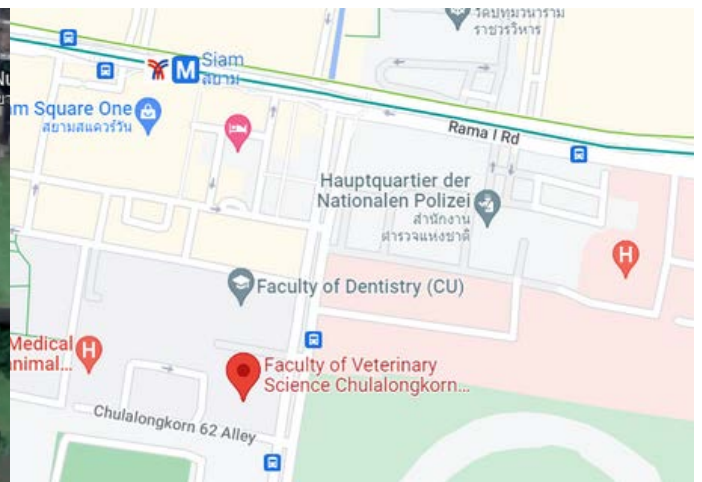

ESAVS

European School for
Advanced Veterinary Studies

Office for Asia

Dentistry 2 - 11-15 July 2022

Bangkok / Thailand

Location and Hotel Information 2022

Course Location

**CU Innovation Center for
Veterinary Clinical Training**

**4th floor, 60th Anniversary Building
Faculty of Veterinary Science
Chulalongkorn University
Bangkok
Thailand**

ESAVS

European School for
Advanced Veterinary Studies

Office for Asia

Dentistry 2 - 11-15 July 2022

Bangkok / Thailand

Location and Hotel Information 2022

Travel / Flight Information

Airport Rail Link (ARL) City Line until Phaya Thai Station. Then take the Skytrain (BTS Sukhumvit Line). Skytrain stop is Siam.

Office for Asia

Dentistry 2 - 11-15 July 2022

Bangkok / Thailand

Location and Hotel Information 2022

List of Recommended Hotels

Evergreen Place Siam by UHG (SHA Plus+)

318 Phayathai Road, Ratchathewi,
Bangkok 10400, Thailand.