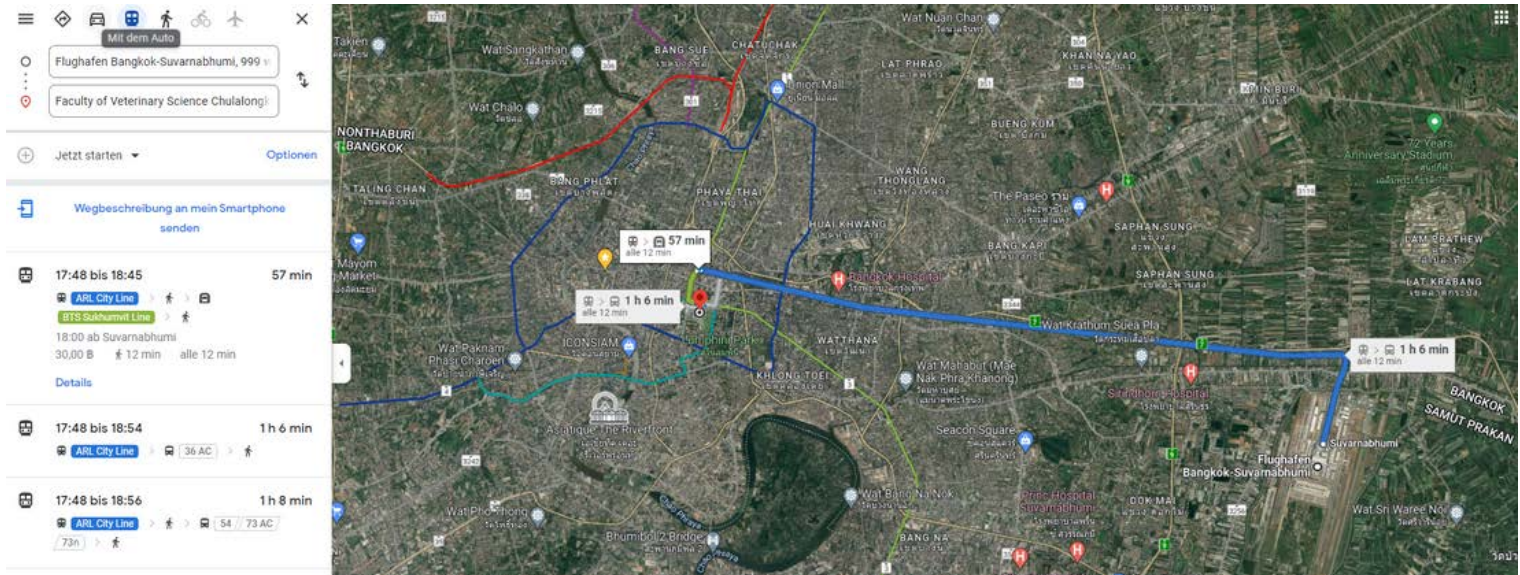

ESAVS

European School for
Advanced Veterinary Studies

Office for Asia

Dentistry 2 - 11-15 July 2022

Bangkok / Thailand

Location and Hotel Information 2022

Course Location

**CU Innovation Center for
Veterinary Clinical Training**

**4th floor, 60th Anniversary Building
Faculty of Veterinary Science
Chulalongkorn University
Bangkok
Thailand**

ESAVS

European School for
Advanced Veterinary Studies

Office for Asia

Dentistry 2 - 11-15 July 2022

Bangkok / Thailand

Location and Hotel Information 2022

Travel / Flight Information

Airport Rail Link (ARL) City Line until Phaya Thai Station. Then take the Skytrain (BTS Sukhumvit Line). Skytrain stop is Siam.